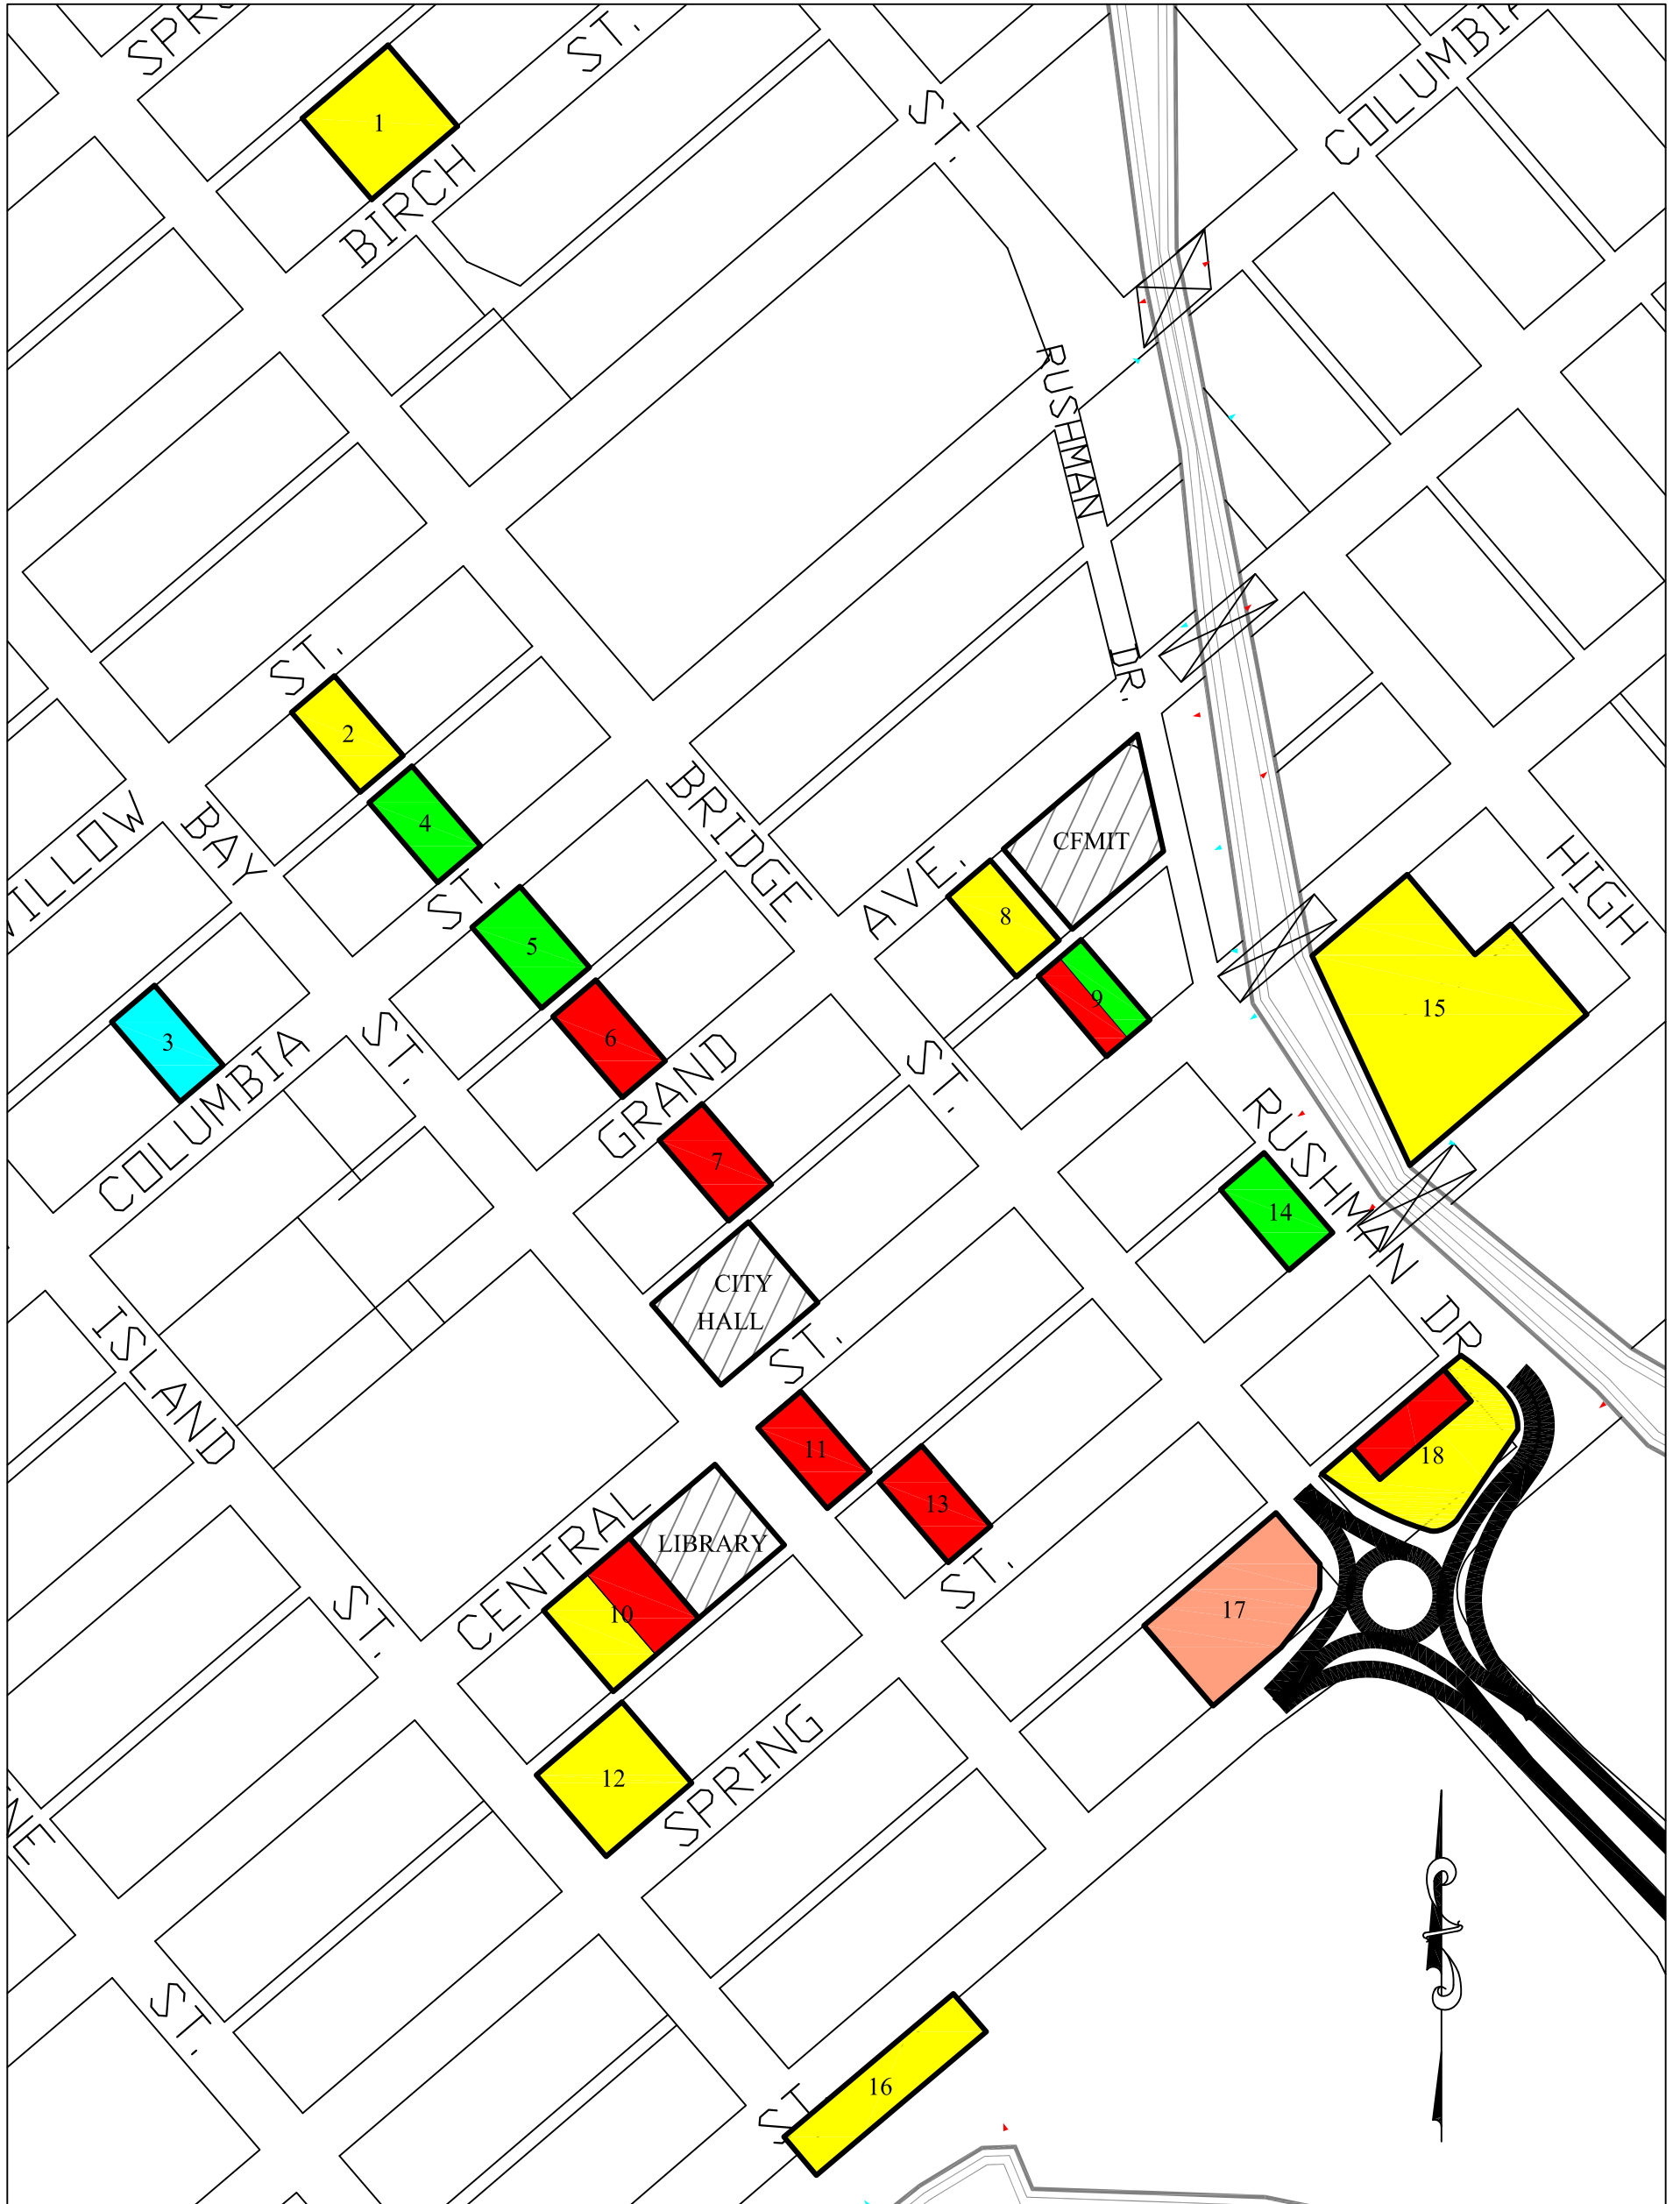

CITY OF CHIPPEWA FALLS DOWNTOWN PARKING MAP

PARKING LOT TIME LIMITS

2 HOUR		12 HOUR	
4 HOUR		24 HOUR	
8 HOUR			

PUBLIC PARKING

- 2 - HOUR PARKING LIMIT ON BRIDGE STREET
- 2 - HOUR PARKING LIMIT ON SIDE STREETS (DOWNTOWN ONLY)